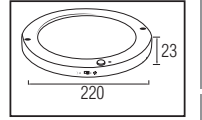

MARTHA SERİSİ

Model	Kod	Watt	Fiyat	Koli İçi	Lümen	Renk	Işık Rengi
MARTHA-18	016-060-0018-0003	18 W	24,36 $	20	1830 lm	BEYAZ	6400K
MARTHA-18	016-060-0018-0103	18 W	24,36 $	20	1830 lm	SİYAH	6400K