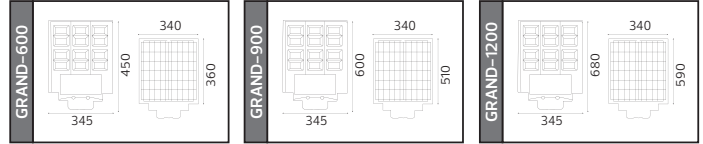

GRAND XL SERİSİ

Model	Kod	Watt	Fiyat	Koli İçi	Lümen	Renk	Işık Rengi
GRAND XL 600	074-009-0600-0103	600 W	157,60 $	5	2092 lm	SİYAH	6400K
GRAND XL 900	074-009-0900-0103	900 W	170,00 $	4	2668 lm	SİYAH	6400K
GRAND XL 1200	074-009-1200-0103	1200 W	187,00 $	4	3066 lm	SİYAH	6400K

43,0x36,0x47,0	4,1 KG
62,5x35,0x37,0	4,3 KG
70,0x35,0x37,0	6,6 KG