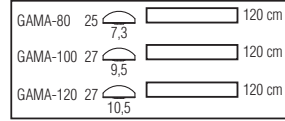

GAMA SERİSİ

YENİ ÜRÜN

Model	Kod	Watt	Fiyat	Koli İçi	Lümen	Renk	Işık Rengi
GAMA-40	052-006-0040-0005	40 W	9,20 $	20	2250 lm	BEYAZ	7000K
GAMA-40	052-006-0040-0105	40 W	10,20 $	20	2250 lm	SİYAH	7000K
GAMA-60	052-006-0060-0005	60 W	9,50 $	20	6500 lm	BEYAZ	7000K
GAMA-60	052-006-0060-0105	60 W	10,50 $	20	6500 lm	SİYAH	7000K
GAMA-80	052-006-0080-0005	80 W	13,00 $	20	8720 lm	BEYAZ	7000K
GAMA-80	052-006-0080-0105	80 W	14,00 $	20	8720 lm	SİYAH	7000K
GAMA-100	052-006-0100-0005	100 W	16,00 $	20	11000 lm	BEYAZ	7000K
GAMA-120	052-006-0120-0005	120 W	20,50 $	20	12200 lm	BEYAZ	7000K

121.5x26.0x14.0	KG 12.0
121.5x26.0x14.0	KG 12.0
121.5x26.0x14.0	KG 12.0
121.5x26.0x14.0	KG 12.0
121.5x27.0x16.5	KG 12.0
121.5x27.0x16.5	KG 12.0
121.5x29.5x22.5	KG 13.5
171.5x29.5x21.0	KG 11.4