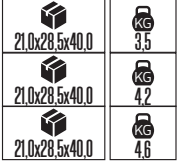

ROLL 1 (KABLOLU)

YENİ ÜRÜN

Model	Kod	Fiyat	Koli İçi	Renk
20 MT	310-020-101	2.338 TL	1	SİYAH
30 MT	310-030-101	2.863 TL	1	SİYAH
40 MT	310-040-101	3.432 TL	1	SİYAH