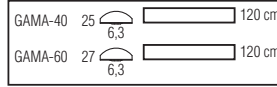

GAMA SERİSİ

YENİ ÜRÜN

Model	Kod	Watt	Fiyat	Koli İçi	Lümen	Renk	Işık Rengi
GAMA-40	052-006-0040-0005	40 W	9,20 $	20	2250 lm	BEYAZ	7000K
GAMA-40	052-006-0040-0105	40 W	10,20 $	20	2250 lm	SİYAH	7000K
GAMA-60	052-006-0060-0005	60 W	9,50 $	20	6500 lm	BEYAZ	7000K
GAMA-60	052-006-0060-0105	60 W	10,50 $	20	6500 lm	SİYAH	7000K
GAMA-80	052-006-0080-0005	80 W	13,00 $	20	8720 lm	BEYAZ	7000K
GAMA-80	052-006-0080-0105	80 W	14,00 $	20	8720 lm	SİYAH	7000K
GAMA-100	052-006-0100-0005	100 W	16,00 $	20	11000 lm	BEYAZ	7000K
GAMA-120	052-006-0120-0005	120 W	20,50 $	20	12200 lm	BEYAZ	7000K

121.5x26.0x14.0	KG 12.0
121.5x26.0x14.0	KG 12.0
121.5x26.0x14.0	KG 12.0
121.5x26.0x14.0	KG 12.0
121.5x27.0x16.5	KG 12.0
121.5x27.0x16.5	KG 12.0
121.5x29.5x22.5	KG 13.5
171.5x29.5x21.0	KG 11.4