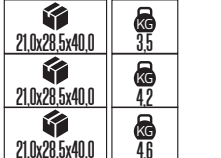

ROLL 2 (KABLOLU)

YENİ ÜRÜN

Model	Kod	Fiyat	Koli İçi	Renk
20 MT	310-020-201	2.527 TL	1	SİYAH
30 MT	310-030-201	3.051 TL	1	SİYAH
40 MT	310-040-201	3.620 TL	1	SİYAH