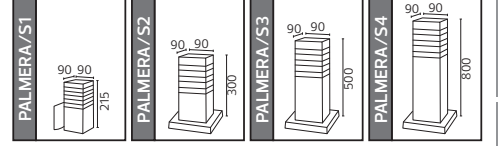

PALMERA SERİSİ

Model	Kod	Watt	Fiyat	Koli İçi	Renk
PALMERA-1	075-018-0001-0100	Max. 60W	26,00 $	10	SİYAH
PALMERA-2	075-018-0002-0100	Max. 60W	31,00 $	10	SİYAH
PALMERA-3	075-018-0003-0100	Max. 60W	44,00 $	10	SİYAH
PALMERA-4	075-018-0004-0100	Max. 60W	58,00 $	6	SİYAH

63,0x22,0x36,0	9,0
51,0x34,0x33,0	10,0
51,0x34,0x53,0	14,0
51,0x34,0x83,0	11,8