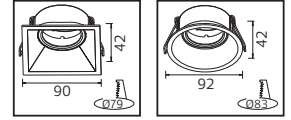

PETUNYA SERİSİ

Model	Kod	Watt	Fiyat	Koli İçi	Renk
PETUNYA-1	015-028-0001-1300	Max. 50W	4,89 $	50	BEYAZ-SİYAH
PETUNYA-1	015-028-0001-0100	Max. 50W	4,89 $	50	SİYAH
PETUNYA-2	015-028-0002-1300	Max. 2x50W	8,31 $	25	BEYAZ-SİYAH
PETUNYA-2	015-028-0002-0100	Max. 2x50W	8,31 $	25	SİYAH
PETUNYA-3	015-028-0003-1300	Max. 3x50W	14,38 $	20	BEYAZ-SİYAH
PETUNYA-3	015-028-0003-0100	Max. 3x50W	14,38 $	20	SİYAH

59,5x25,0x27,0	KG 8,7
59,5x25,0x27,0	KG 8,7
59,5x21,0x27,0	KG 7,7
59,5x21,0x27,0	KG 7,7
48,5x29,0x27,0	KG 9,2
48,5x29,0x27,0	KG 9,2