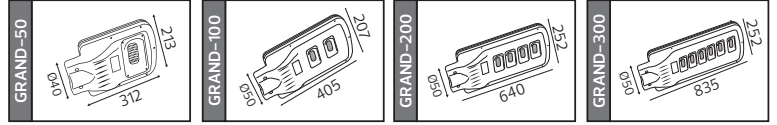

#### GRAND SERİSİ

Model	Kod	Watt	Fiyat	Koli İçi	Lümen	Renk	Işık Rengi		
GRAND-50	074-009-0050-0103	50 W	46,75 \$	10	826 lm	SİYAH	6400K	65,0x22,5x33,0	KG 3,9
GRAND-100	074-009-0100-0103	100 W	54,80 \$	10	984 lm	SİYAH	6400K	42,0x34,0x43,0	KG 18,7
GRAND-200	074-009-0200-0103	200 W	99,90 \$	5	1198 lm	SİYAH	6400K	65,5x43,0x27,0	KG 13,2
GRAND-300	074-009-0300-0103	300 W	131,70 \$	3	1567 lm	SİYAH	6400K	87,0x26,0x27,0	KG 3,8