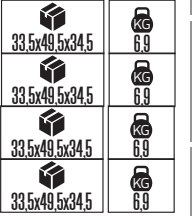

ARTOS 15

Model	Kod	Watt	Fiyat	Koli İçi	Lümen	Renk	Işık Rengi
ARTOS 15	400-001-127	15 W	318,00 TL	30	1500 lm	BEYAZ	4200K
ARTOS 15	400-011-127	15 W	318,00 TL	30	1500 lm	SİYAH	4200K
ARTOS 15	400-002-127	15 W	318,00 TL	30	1500 lm	BEYAZ	6400K
ARTOS 15	400-012-127	15 W	318,00 TL	30	1500 lm	SİYAH	6400K