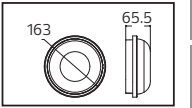

ARTOS 15

Model	Kod	Watt	Fiyat	Koli İçi	Lümen	Renk	Işık Rengi
ARTOS 15	400-001-127	15 W	318,00 TL	30	1500 lm	BEYAZ	4200K
ARTOS 15	400-011-127	15 W	318,00 TL	30	1500 lm	SİYAH	4200K
ARTOS 15	400-002-127	15 W	318,00 TL	30	1500 lm	BEYAZ	6400K
ARTOS 15	400-012-127	15 W	318,00 TL	30	1500 lm	SİYAH	6400K