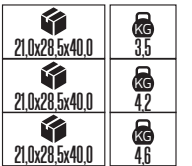

ROLL 3 (KABLOLU)

YENİ ÜRÜN

Model	Kod	Fiyat	Koli İçi	Renk
20 MT	310-020-301	2.585 TL	1	SİYAH
30 MT	310-030-301	3.110 TL	1	SİYAH
40 MT	310-040-301	3.678 TL	1	SİYAH