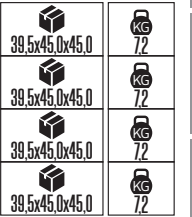

ARTOS 20

Model	Kod	Watt	Fiyat	Koli İçi	Lümen	Renk	Işık Rengi
ARTOS 20	400-001-128	20 W	413,00 TL	20	2050 lm	BEYAZ	4200K
ARTOS 20	400-011-128	20 W	413,00 TL	20	2050 lm	SİYAH	4200K
ARTOS 20	400-002-128	20 W	413,00 TL	20	2050 lm	BEYAZ	6400K
ARTOS 20	400-012-128	20 W	413,00 TL	20	2050 lm	SİYAH	6400K