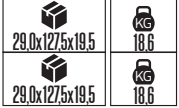

INNOVA SERİSİ

Model	Kod	Watt	Fiyat	Koli İçi	Lümen	Renk	Işık Rengi
INNOVA5-40	019-034-0040-0002	40 W	89,65 $	10	4280 lm	BEYAZ	4200K
INNOVA5-40	019-034-0040-0102	40 W	89,65 $	10	4280 lm	SİYAH	4200K