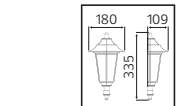

Made in **Türkiye**

ORKİDE-4

Model	Kod	Watt	Fiyat	Koli İçi	Renk
ORKİDE-4	400-000-124	Max. 40W	496,80 TL	15	SİYAH
ORKİDE-4	400-001-124	Max. 40W	496,80 TL	15	GRİ

PLASTİK

ORKİDE-4

Model	Kod	Watt	Fiyat	Koli İçi	Renk
ORKİDE-4	400-010-124	Max. 40W	1.163,80 TL	15	SİYAH
ORKİDE-4	400-011-124	Max. 40W	1.163,80 TL	15	GRİ

PLASTİK

SENSÖRLÜ

BEGONYA-3

Model	Kod	Watt	Fiyat	Koli İçi	Renk
BEGONYA-3	400-010-118	Max. 40W	512,50 TL	12	SİYAH
BEGONYA-3	400-020-118	Max. 40W	512,50 TL	12	BEYAZ

PLASTİK

BEGONYA-4

Model	Kod	Watt	Fiyat	Koli İçi	Renk
BEGONYA-4	400-010-120	Max. 40W	380,90 TL	20	SİYAH
BEGONYA-4	400-020-120	Max. 40W	380,90 TL	20	BEYAZ

PLASTİK