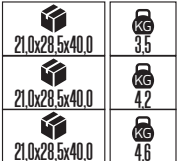

ROLL 3 (KABLOLU)

YENİ ÜRÜN

Model	Kod	Fiyat	Koli İçi	Renk
20 MT	310-020-301	2.462 TL	1	SİYAH
30 MT	310-030-301	2.962 TL	1	SİYAH
40 MT	310-040-301	3.503 TL	1	SİYAH