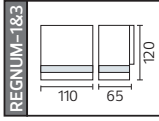

REGNUM

Model	Kod	Watt	Fiyat	Koli İçi	Renk
REGNUM-1	075-019-0001-0100	Max. 35W	41,10 $	20	SİYAH
REGNUM-2	075-019-0002-0100	Max. 2x35W	45,50 $	10	SİYAH
REGNUM-3	075-019-0003-0100	Max. 35W	39,70 $	20	SİYAH
REGNUM-4	075-019-0004-0100	Max. 2x35W	45,15 $	10	SİYAH