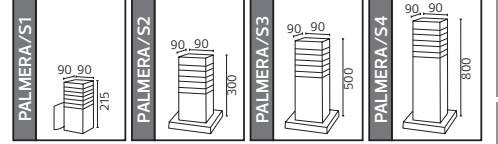

PALMERA SERİSİ

Model	Kod	Watt	Fiyat	Koli İçi	Renk
PALMERA-1	075-018-0001-0100	Max. 60W	58,65 $	10	SİYAH
PALMERA-2	075-018-0002-0100	Max. 60W	59,65 $	10	SİYAH
PALMERA-3	075-018-0003-0100	Max. 60W	85,80 $	10	SİYAH
PALMERA-4	075-018-0004-0100	Max. 60W	130,80 $	6	SİYAH

Model	Boyutlar (mm)	Ağırlık (kg)
PALMERA-1	63,0x22,0x36,0	9,0
PALMERA-2	51,0x34,0x33,0	10,0
PALMERA-3	51,0x34,0x53,0	14,0
PALMERA-4	51,0x34,0x83,0	11,8