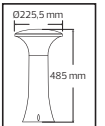

PAPATYA-1

Model	Kod	Watt	Fiyat	Koli İçi	Renk
PAPATYA-1	400-000-141	Max. 40W	554,60 TL	8	SİYAH
PAPATYA-1	400-001-141	Max. 40W	554,60 TL	8	GRI

46.0x46.0x51.0	KG 4.4
46.0x46.0x51.0	KG 4.4

PLASTİK

PAPATYA-2

Model	Kod	Watt	Fiyat	Koli İçi	Renk
PAPATYA-2	400-000-142	Max. 40W	645,80 TL	6	SİYAH
PAPATYA-2	400-001-142	Max. 40W	645,80 TL	6	GRI

46.0x69.0x45.0	KG 5.0
46.0x69.0x45.0	KG 5.0

PLASTİK