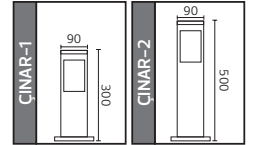

Made in **Türkiye**

ÇINAR SERİSİ

Model	Kod	Watt	Fiyat	Koli İçi	Renk
ÇINAR-3	400-010-136	Max. 60W	417,00 TL	30	SİYAH

PLASTİK

ÇINAR SERİSİ

Model	Kod	Watt	Fiyat	Koli İçi	Renk
ÇINAR-1	400-010-134	Max. 60W	479,30 TL	18	SİYAH
ÇINAR-2	400-010-135	Max. 60W	645,90 TL	8	SİYAH

PLASTİK