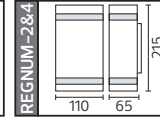

REGNUM

Model	Kod	Watt	Fiyat	Koli İçi	Renk
REGNUM-1	075-019-0001-0100	Max. 35W	41,10 $	20	SİYAH
REGNUM-2	075-019-0002-0100	Max. 2x35W	45,50 $	10	SİYAH
REGNUM-3	075-019-0003-0100	Max. 35W	39,70 $	20	SİYAH
REGNUM-4	075-019-0004-0100	Max. 2x35W	45,15 $	10	SİYAH