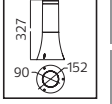

Made in **Türkiye**

ORKİDE-1

Model	Kod	Watt	Fiyat	Koli İçi	Renk
ORKİDE-1	400-000-121	Max. 40W	409,20 TL	12	SİYAH
ORKİDE-1	400-001-121	Max. 40W	409,20 TL	12	GRİ

PLASTİK

ORKİDE-2

Model	Kod	Watt	Fiyat	Koli İçi	Renk
ORKİDE-2	400-000-122	Max. 40W	480,90 TL	8	SİYAH
ORKİDE-2	400-001-122	Max. 40W	480,90 TL	8	GRİ

PLASTİK

ORKİDE-3

Model	Kod	Watt	Fiyat	Koli İçi	Renk
ORKİDE-3	400-000-123	Max. 40W	393,40 TL	20	SİYAH
ORKİDE-3	400-001-123	Max. 40W	393,40 TL	20	GRİ

PLASTİK