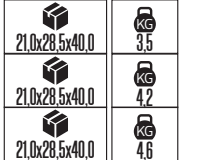

ROLL 2 (KABLOLU)

YENİ ÜRÜN

Model	Kod	Fiyat	Koli İçi	Renk
20 MT	310-020-201	2.407 TL	1	SİYAH
30 MT	310-030-201	2.906 TL	1	SİYAH
40 MT	310-040-201	3.448 TL	1	SİYAH