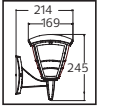

Made in **Türkiye**

YONCA-1

Model	Kod	Watt	Fiyat	Koli İçi	Renk
YONCA-1	400-010-132	Max. 40W	433,50 TL	18	SIYAH
YONCA-1	400-020-132	Max. 40W	433,50 TL	18	BEYAZ

PLASTİK

YONCA-2

Model	Kod	Watt	Fiyat	Koli İçi	Renk
YONCA-2	400-010-133	Max. 40W	433,50 TL	18	SIYAH
YONCA-2	400-020-133	Max. 40W	433,50 TL	18	BEYAZ

PLASTİK