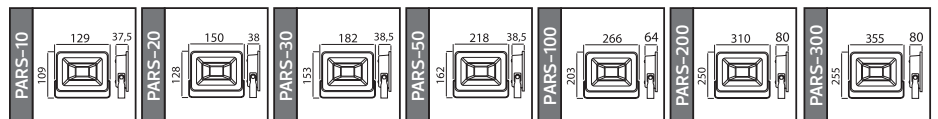

Model	Kod	Watt	Fiyat	Koli İçi	Lümen	Renk	Işık Rengi	Boyutlar (mm)	Ağırlık (kg)
PARS-10	068-008-0010-0101	10 W	8,40 $	100	1100 lm	SİYAH	2700K	78,0x23,0x18,8	11,0
PARS-10	068-008-0010-0103	10 W	8,40 $	100	1100 lm	SİYAH	6400K	78,0x23,0x18,8	11,0
PARS-10	068-008-0010-0113	10 W	9,00 $	100	1100 lm	SİYAH	YEŞİL	78,0x23,0x18,8	11,0
PARS-20	068-008-0020-0101	20 W	9,50 $	100	2200 lm	SİYAH	2700K	73,5x28,6x23,5	17,1
PARS-20	068-008-0020-0103	20 W	9,50 $	100	2200 lm	SİYAH	6400K	73,5x28,6x23,5	17,1
PARS-20	068-008-0020-0113	20 W	10,20 $	100	2200 lm	SİYAH	YEŞİL	73,5x28,6x23,5	17,1
PARS-30	068-008-0030-0101	30 W	10,75 $	50	3310 lm	SİYAH	2700K	61,5x31,0x18,0	12,0
PARS-30	068-008-0030-0103	30 W	10,75 $	50	3310 lm	SİYAH	6400K	61,5x31,0x18,0	12,0
PARS-30	068-008-0030-0113	30 W	11,50 $	50	3310 lm	SİYAH	YEŞİL	61,5x31,0x18,0	12,0
PARS-50	068-008-0050-0101	50 W	12,50 $	30	5650 lm	SİYAH	2700K	52,5x22,0x30,0	10,5
PARS-50	068-008-0050-0103	50 W	12,50 $	30	5650 lm	SİYAH	6400K	52,5x22,0x30,0	10,5
PARS-50	068-008-0050-0113	50 W	13,45 $	30	5650 lm	SİYAH	YEŞİL	52,5x22,0x30,0	10,5
PARS-100	068-008-0100-0101	100 W	23,10 $	12	11550 lm	SİYAH	2700K	45,5x27,5x18,5	7,8
PARS-100	068-008-0100-0103	100 W	23,10 $	12	11550 lm	SİYAH	6400K	45,5x27,5x18,5	7,8
PARS-100	068-008-0100-0113	100 W	24,70 $	12	11550 lm	SİYAH	YEŞİL	45,5x27,5x18,5	7,8
PARS-200	068-008-0200-0101	200 W	47,50 $	8	23250 lm	SİYAH	2700K	38,0x34,0x25,4	11,2
PARS-200	068-008-0200-0103	200 W	47,50 $	8	23250 lm	SİYAH	6400K	38,0x34,0x25,4	11,2
PARS-200	068-008-0200-0113	200 W	50,65 $	8	23250 lm	SİYAH	YEŞİL	38,0x34,0x25,4	11,2
PARS-300	068-008-0300-0103	300 W	76,00 $	8	34910 lm	SİYAH	6400K	40,5x37,5x28,7	14,4