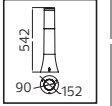

Made in **Türkiye**

ORKİDE-1

Model	Kod	Watt	Fiyat	Koli İçi	Renk
ORKİDE-1	400-000-121	Max. 40W	409,20 TL	12	SİYAH
ORKİDE-1	400-001-121	Max. 40W	409,20 TL	12	GRİ

PLASTİK

ORKİDE-2

Model	Kod	Watt	Fiyat	Koli İçi	Renk
ORKİDE-2	400-000-122	Max. 40W	480,90 TL	8	SİYAH
ORKİDE-2	400-001-122	Max. 40W	480,90 TL	8	GRİ

PLASTİK

ORKİDE-3

Model	Kod	Watt	Fiyat	Koli İçi	Renk
ORKİDE-3	400-000-123	Max. 40W	393,40 TL	20	SİYAH
ORKİDE-3	400-001-123	Max. 40W	393,40 TL	20	GRİ

PLASTİK