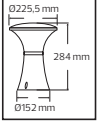

PAPATYA-1

Model	Kod	Watt	Fiyat	Koli İçi	Renk
PAPATYA-1	400-000-141	Max. 40W	554,60 TL	8	SİYAH
PAPATYA-1	400-001-141	Max. 40W	554,60 TL	8	GRI

46.0x46.0x51.0	KG 4.4
46.0x46.0x51.0	KG 4.4

PLASTİK

PAPATYA-2

Model	Kod	Watt	Fiyat	Koli İçi	Renk
PAPATYA-2	400-000-142	Max. 40W	645,80 TL	6	SİYAH
PAPATYA-2	400-001-142	Max. 40W	645,80 TL	6	GRI

46.0x69.0x45.0	KG 5.0
46.0x69.0x45.0	KG 5.0

PLASTİK