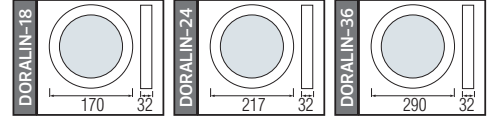

74.0x20.5x38.0	KG 6.2
74.0x20.5x38.0	KG 4.5
74.0x20.5x38.0	KG 6.2
74.0x20.5x38.0	KG 4.5
69.0x19.5x47.0	KG 4.5
69.0x19.5x47.0	KG 9.1
69.0x19.5x47.0	KG 4.5
69.0x19.5x47.0	KG 9.1
61.0x19.5x62.0	KG 11.0
61.0x19.5x62.0	KG 11.0
61.0x19.5x62.0	KG 11.0
61.0x19.5x62.0	KG 11.0

BACKLIGHT

SIVAÜSTÜ

PLASTİK