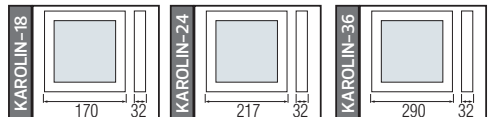

74.0x20.5x38.0	KG 6.2
74.0x20.5x38.0	KG 4.5
74.0x20.5x38.0	KG 6.2
74.0x20.5x38.0	KG 4.5
69.0x19.5x47.0	KG 4.5
69.0x19.5x47.0	KG 9.1
69.0x19.5x47.0	KG 4.5
69.0x19.5x47.0	KG 9.1
61.0x19.5x62.0	KG 11.0
61.0x19.5x62.0	KG 11.0
61.0x19.5x62.0	KG 11.0
61.0x19.5x62.0	KG 11.0