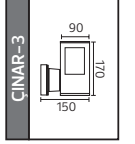

ÇINAR SERİSİ

Model	Kod	Watt	Fiyat	Koli İçi	Renk
ÇINAR-1	400-010-134	Max. 60W	479,30 TL	18	SİYAH
ÇINAR-2	400-010-135	Max. 60W	645,90 TL	8	SİYAH