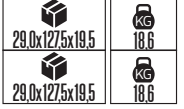

120,0x26,0x23,0	KG 16,10
120,0x26,0x23,0	KG 16,10
120,0x26,0x22,0	KG 19,20
120,0x26,0x22,0	KG 19,20

INNOVA SERİSİ

Model	Kod	Watt	Fiyat	Koli İçi	Lümen	Renk	Işık Rengi
INNOVA5-40	019-034-0040-0002	40 W	89,65 \$	10	4280 lm	BEYAZ	4000K
INNOVA5-40	019-034-0040-0102	40 W	89,65 \$	10	4280 lm	SİYAH	4000K