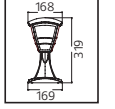

YONCA-2

Model	Kod	Watt	Fiyat	Koli İçi	Renk
YONCA-2	400-010-133	Max. 40W	433,50 TL	18	SIYAH
YONCA-2	400-020-133	Max. 40W	433,50 TL	18	BEYAZ