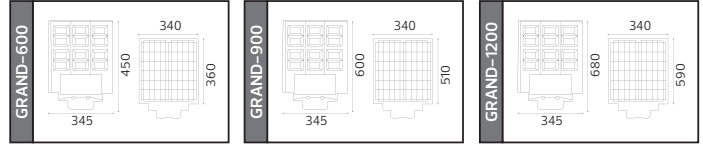

GRAND XL SERİSİ

Model	Kod	Watt	Fiyat	Koli İçi	Lümen	Renk	Işık Rengi
GRAND XL 600	074-009-0600-0103	600 W	157,60 $	5	2092 lm	SİYAH	6400K
GRAND XL 900	074-009-0900-0103	900 W	170,00 $	4	2668 lm	SİYAH	6400K
GRAND XL 1200	074-009-1200-0103	1200 W	187,00 $	4	3066 lm	SİYAH	6400K

43,0x36,0x47,0	4,1
62,5x35,0x37,0	4,3
70,0x35,0x37,0	6,6