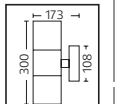

MANOLYA-3

Model	Kod	Watt	Fiyat	Koli İçi	Renk
MANOLYA-3	075-008-0003-0100	Max. 2x60W	55,30 $	12	SİYAH