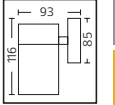

MANOLYA

Model	Kod	Watt	Fiyat	Koli İçi	Renk
MANOLYA-1	075-008-0001-0100	Max. 35W	14,40 $	24	SİYAH