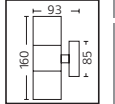

MANOLYA-2

Model	Kod	Watt	Fiyat	Koli İçi	Renk
MANOLYA-2	075-008-0002-0100	Max. 2x35W	17,50 $	16	SİYAH