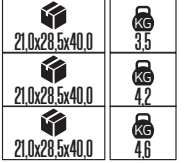

ROLL 1 (KABLOLU)

YENİ ÜRÜN

Model	Kod	Fiyat	Koli İçi	Renk
20 MT	310-020-101	2.227 TL	1	SİYAH
30 MT	310-030-101	2.727 TL	1	SİYAH
40 MT	310-040-101	3.268 TL	1	SİYAH