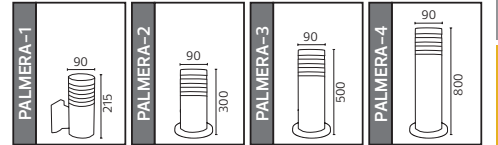

Model	Boyutlar (mm)	Ağırlık (kg)
PALMERA-1	63,0x22,0x36,0	9,0
PALMERA-2	51,0x34,0x33,0	10,0
PALMERA-3	51,0x34,0x53,0	14,0
PALMERA-4	51,0x34,0x83,0	11,8

METAL

Made in **Türkiye**