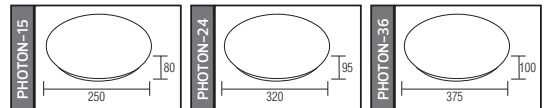

PHOTON SERİSİ

Model	Kod	Watt	Fiyat	Koli İçi	Lümen	Renk	Işık Rengi
PHOTON-15	027-005-0015-0003	15 W	15,64 $	20	911 lm	BEYAZ	6400K
PHOTON-24	027-005-0024-0003	24 W	21,02 $	12	1485 lm	BEYAZ	6400K
PHOTON-36	027-005-0036-0003	36 W	28,43 $	12	2228 lm	BEYAZ	6400K

43,5x54,0x54,5	71
68,5x62,0x35,0	74
78,5x65,0x40,0	9,9