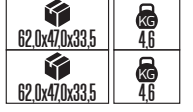

Made in **Türkiye**

ORKİDE-1

Model	Kod	Watt	Fiyat	Koli İçi	Renk
ORKİDE-1	400-000-121	Max. 40W	409,20 TL	12	SİYAH
ORKİDE-1	400-001-121	Max. 40W	409,20 TL	12	GRİ

PLASTİK

ORKİDE-2

Model	Kod	Watt	Fiyat	Koli İçi	Renk
ORKİDE-2	400-000-122	Max. 40W	480,90 TL	8	SİYAH
ORKİDE-2	400-001-122	Max. 40W	480,90 TL	8	GRİ

PLASTİK

ORKİDE-3

Model	Kod	Watt	Fiyat	Koli İçi	Renk
ORKİDE-3	400-000-123	Max. 40W	393,40 TL	20	SİYAH
ORKİDE-3	400-001-123	Max. 40W	393,40 TL	20	GRİ

PLASTİK