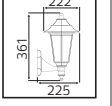

Made in **Türkiye**

BEGONYA-1

Model	Kod	Watt	Fiyat	Koli İçi	Renk
BEGONYA-1	400-010-116	Max. 40W	459,60 TL	12	SİYAH
BEGONYA-1	400-020-116	Max. 40W	459,60 TL	12	BEYAZ

PLASTİK

BEGONYA-2

Model	Kod	Watt	Fiyat	Koli İçi	Renk
BEGONYA-2	400-010-117	Max. 40W	459,60 TL	12	SİYAH
BEGONYA-2	400-020-117	Max. 40W	459,60 TL	12	BEYAZ

PLASTİK