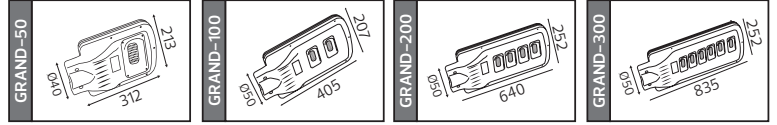

#### GRAND SERİSİ

Model	Kod	Watt	Fiyat	Koli İçi	Lümen	Renk	Işık Rengi		
GRAND-50	074-009-0050-0103	50 W	46,75 \$	10	826 lm	SİYAH	6400K	65,0x22,5x33,0	KG 3,9
GRAND-100	074-009-0100-0103	100 W	54,80 \$	10	984 lm	SİYAH	6400K	42,0x34,0x43,0	KG 18,7
GRAND-200	074-009-0200-0103	200 W	99,90 \$	5	1198 lm	SİYAH	6400K	65,5x43,0x27,0	KG 13,2
GRAND-300	074-009-0300-0103	300 W	131,70 \$	3	1567 lm	SİYAH	6400K	87,0x26,0x27,0	KG 3,8